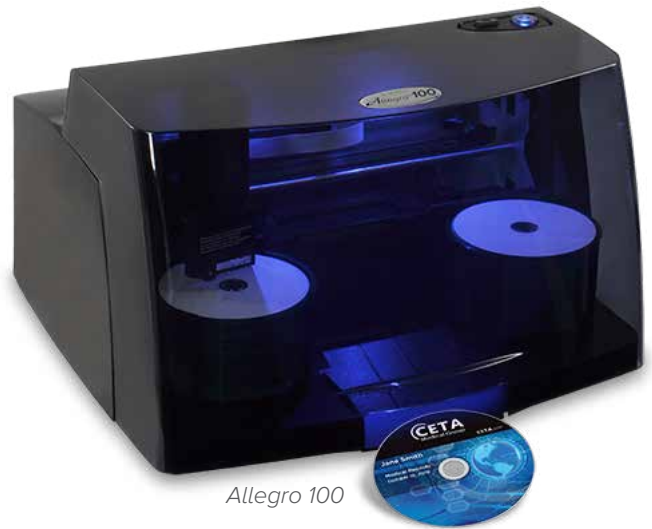

Rimage Software Suite offers the strongest, most fully-featured Application Program Interface (API) on the market. Interconnect with any software program through strong networking capabilities, two-way program-to-program communication, and a full API feature set. Existing Rimage software integrations can get started with an Allegro system right away.

Features

- 20 (Allegro 20) or 100 (Allegro 100) disc capacity
- External disc output allowing both bins to be utilized for input (Allegro 100 only)
- One (Allegro 20) or two (Allegro 100) CD/DVD recorders (Blu-ray optional)
- Rimage Software Suite (RSS)
- Color inkjet printing at up to 4800 dpi
- All-in-one ink cartridge for ease of use
- USB 3.0 connectivity for high speed data transfer
- Internal lighting for status communication